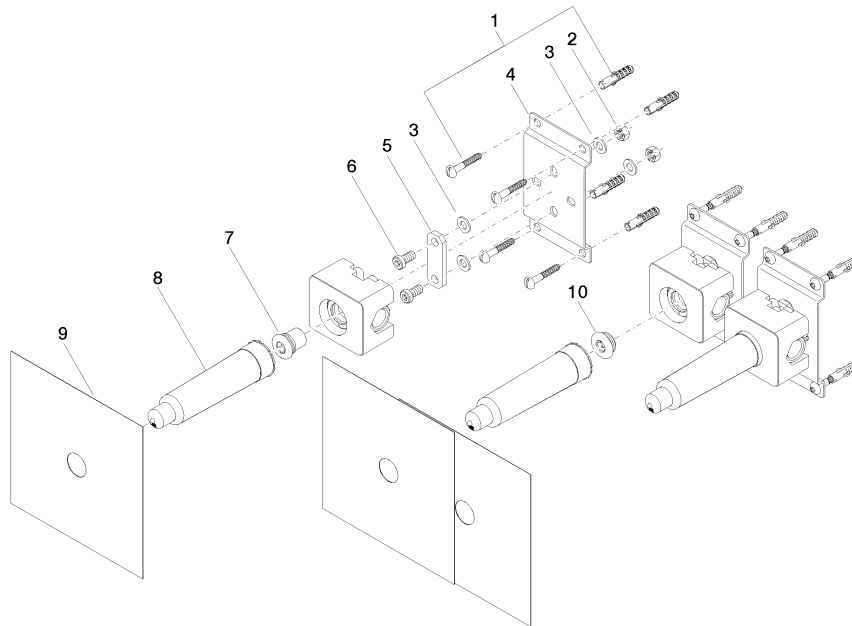

Concealed wall-mounted mixer variable positioning -

35 720 970 90

- red brass, lead-free
- 1/2" connection
- 3x sealing plug 1/2"
- 3x dust cover

Concealed wall-mounted mixer variable positioning -

35 720 970 90

mm [inches]

		min.	max.
36xxx361-FF	Madison	85 mm[3 3/8"]	145 mm[5 5/8"]
36xxx809/819-FF	Vaia	85 mm[3 3/8"]	145 mm[5 5/8"]
36xxx882/892-FF	Tara	85 mm[3 3/8"]	145 mm[5 5/8"]
36xxx811-FF	CYO	85 mm[3 3/8"]	145 mm[5 5/8"]
36xxx705-FF	CL.1	110 mm[4 3/8"]	150 mm[5 7/8"]
36xxx782-FF	MEM	110 mm[4 3/8"]	150 mm[5 7/8"]

Certificates

WRAS_2211003.

Concealed wall-mounted mixer variable positioning -

35 720 970 90

Spare parts list

No.	Item Number	Name	Quantity used	Delivery time
1	04 30 31 024 01 90	fixing set	6	2
2	09 23 10 023 90	nut	6	2
3	09 30 11 139 90	disc	12	2
4	09 17 20 104 90	holder	3	2
5	09 30 11 137 90	disc	3	60
6	09 30 30 068 90	screw	6	2
7	04 31 20 037 00 90	plug	1	2
8	04 21 02 173 01 90	cap	3	2
9	04 14 03 072 01 90	gasket kit	3	2
10	04 31 20 006 00 90	plug	2	2