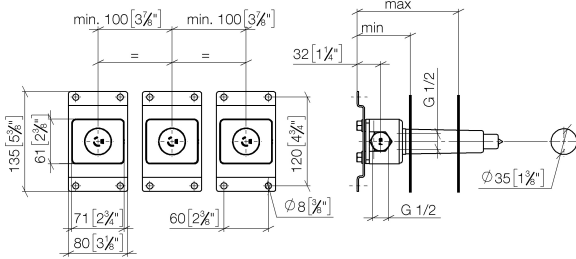

Concealed wall-mounted mixer variable positioning -

35 720 970 90

- red brass, lead-free
- 1/2" connection
- 3x sealing plug 1/2"
- 3x dust cover

Concealed wall-mounted mixer variable positioning -

35 720 970 90

mm [inches]

		min.	max.
36xxx361-FF	Madison	85 mm[3 3/8"]	145 mm[5 5/8"]
36xxx809/819-FF	Vaia	85 mm[3 3/8"]	145 mm[5 5/8"]
36xxx882/892-FF	Tara	85 mm[3 3/8"]	145 mm[5 5/8"]
36xxx811-FF	CYO	85 mm[3 3/8"]	145 mm[5 5/8"]
36xxx705-FF	CL.1	110 mm[4 3/8"]	150 mm[5 7/8"]
36xxx782-FF	MEM	110 mm[4 3/8"]	150 mm[5 7/8"]

Certificates

WRAS_2211003.

Concealed wall-mounted mixer variable positioning -

35 720 970 90

Spare parts list

No.	Item Number	Name	Quantity used	Delivery time
1	04 30 31 024 01 90	fixing set	6	2
2	09 23 10 023 90	nut	6	2
3	09 30 11 139 90	disc	12	2
4	09 17 20 104 90	holder	3	2
5	09 30 11 137 90	disc	3	60
6	09 30 30 068 90	screw	6	2
7	04 31 20 037 00 90	plug	1	2
8	04 21 02 173 01 90	cap	3	2
9	04 14 03 072 01 90	gasket kit	3	2
10	04 31 20 006 00 90	plug	2	2